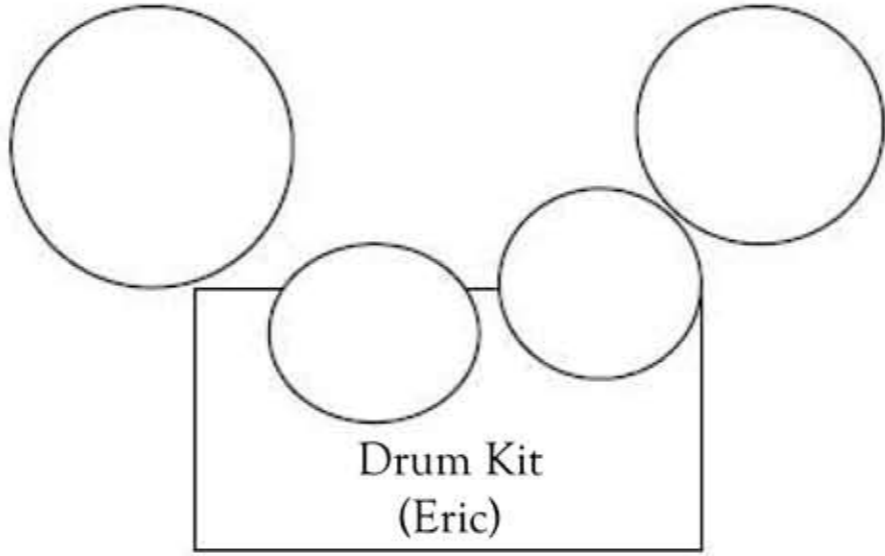

Direct Line for Bass Rig
(Andy)

South85 Stage Plot

Vocal Mic
(Tracy)

Direct Line for Banjo Preamp
(Mike)

Vocal Mic
(Mike)